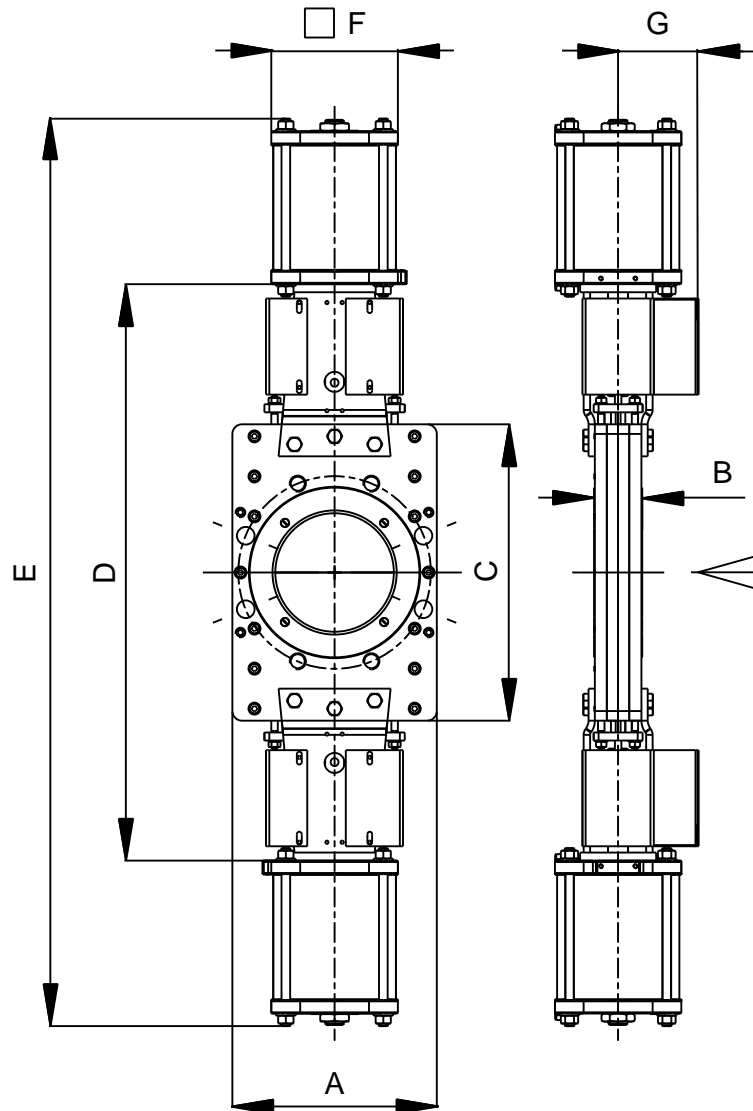

Reject-valve

two double-acting pneumatic cylinders and protection guard

Housing stainless steel or steel

DN	BD [bar]	A	B	C	D	E	F	G	cyl Ø	air connection	weight ~[kg]
400	2	540	90	800	1578	2366	318	318	300	G 1/2"	300
450	2	600	110	900	1730	2574	318	318	300	G 1/2"	405
500	2	650	110	1100	2010	2888	318	318	300	G 1/2"	527
600	2	800	110	1300	2320	3308	318	318	300	G 1/2"	705
700	2	930	110	1500	2720	3974	425	425	400	G 3/4"	1370
800	2	1030	140	1750	3100	4382	645	645	500	G 3/4"	2335

Mounting only in vertical flow direction. Higher operating pressures on request.

Dimensions in mm, flange bores to DIN EN 1092-1, PN 10 or ANSI B 16.5 class 150 (≥ DN 700: ANSI B 16.47 class 150). Further sizes on request.